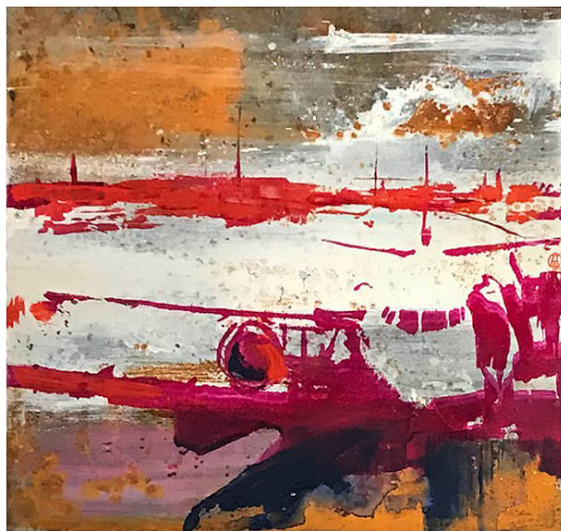

## **Politico Aereoporto** by Alessandro Busci

Painting on steel plate

2019, 80 x 80 cm

<https://www.senesicontemporanea.co.uk/en/a/alessandro-busci>