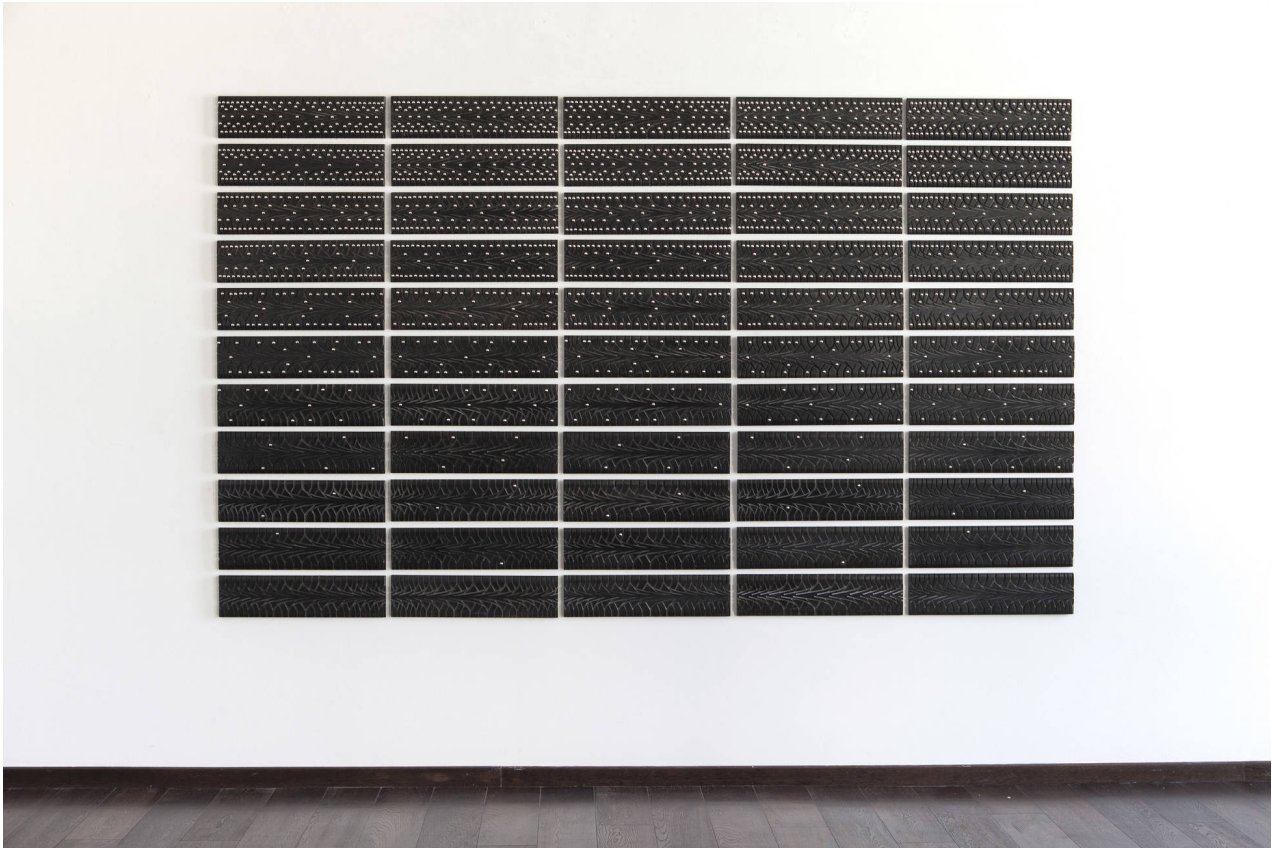

SENESI

CONTEMPORANEA

www.senesicontemporanea.co.uk

Constellation by Fabio Viale

Black marble and steel

2015, 177 x 308 x 2,7 cm

<https://www.senesicontemporanea.co.uk/en/a/fabio-viale>

SENESI